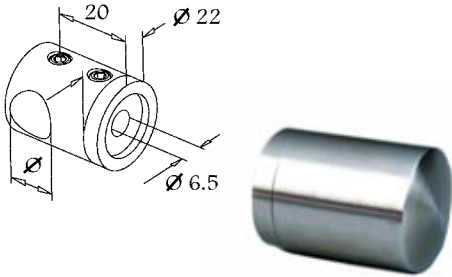

ROD HOLDER - FLAT POST - 12mm

CODE	Ø (mm)	FINISH
AN-140830000G	12	SATIN

ROD HOLDER - ROUND POST - 12mm

CODE	Ø (mm)	D (mm)	FINISH
AN-140830048G	12	48.3-50.8	SATIN
AN-140830048MG	12	48.3-50.8	MIRROR
AN-140830150MG	12.7	48.3-50.8	MIRROR

ROD HOLDER - ROUND POST - 12mm

CODE	Ø (mm)	D (mm)	FINISH
AN-140831048G	12	48.3-50.8	SATIN

ROD HOLDER - FLAT POST - 16mm

CODE	Ø (mm)	FINISH
AN-140840000MG *	16	MIRROR

\* DENOTES RUN OUT ITEM

ROD HOLDER - ROUND POST - 16mm

CODE	Ø (mm)	D (mm)	FINISH
AN-140840048G *	16	48.3 - 50.8	MIRROR
AN-140840048MG *	16	48.3 - 50.8	MIRROR

\* DENOTES RUN OUT ITEM

## INFORMATION

ROD HOLDER - LEFT END - FLAT POST - 12mm

CODE	Ø (mm)	FINISH
AN-140832000G*	12	SATIN

\* DENOTES RUN OUT ITEM

ROD HOLDER - LEFT END - ROUND POST - 12mm & 12.7mm

CODE	Ø	D (mm)	FINISH
AN-140832048G	12	48.3-50.8	SATIN
AN-140832150MG	12.7	48.3-50.8	MIRROR