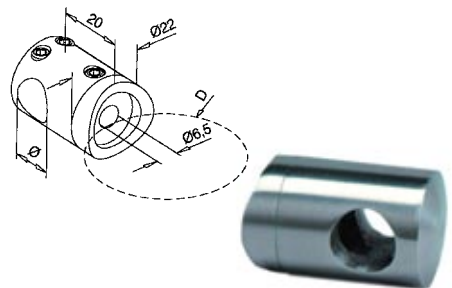

ROD HOLDER - FLAT POST - 12mm

CODE	Ø (mm)	FINISH
AN-140830000G	12	SATIN

ROD HOLDER - ROUND POST - 12mm

CODE	Ø (mm)	D (mm)	FINISH
AN-140830048G	12	48.3-50.8	SATIN
AN-140830048MG	12	48.3-50.8	MIRROR
AN-140830150MG	12.7	48.3-50.8	MIRROR

ROD HOLDER - ROUND POST - 12mm

CODE	Ø (mm)	D (mm)	FINISH
AN-140831048G	12	48.3-50.8	SATIN

ROD HOLDER - FLAT POST - 16mm

CODE	Ø (mm)	FINISH
AN-140840000MG *	16	MIRROR

\* DENOTES RUN OUT ITEM

ROD HOLDER - ROUND POST - 16mm

## INFORMATION

ROD HOLDER - LEFT END - FLAT POST - 12mm

CODE	Ø (mm)	FINISH
AN-140832000G*	12	SATIN

\* DENOTES RUN OUT ITEM

ROD HOLDER - LEFT END - ROUND POST - 12mm & 12.7mm

CODE	Ø	D (mm)	FINISH
AN-140832048G	12	48.3-50.8	SATIN
AN-140832150MG	12.7	48.3-50.8	MIRROR

ROD HOLDER - RIGHT END - FLAT POST - 12mm

CODE	Ø	FINISH
AN-140833000G*	12	SATIN

ROD HOLDER - RIGHT END - ROUND POST - 12mm - 12.7mm

CODE	Ø	D (mm)	FINISH
AN-140833048G	12	48.3-50.8	SATIN
AN-140833150MG	12.7	48.3-50.8	MIRROR