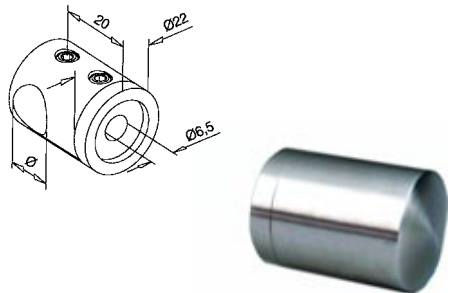

ROD HOLDER - ROUND POST - 12mm

CODE	Ø (mm)	D (mm)	FINISH
AN-140831048G	12	48.3-50.8	SATIN

ROD HOLDER - FLAT POST - 16mm

CODE	Ø (mm)	FINISH
AN-140840000MG *	16	MIRROR

\* DENOTES RUN OUT ITEM

ROD HOLDER - ROUND POST - 16mm

CODE	Ø (mm)	D (mm)	FINISH
AN-140840048G *	16	48.3 - 50.8	MIRROR
AN-140840048MG *	16	48.3 - 50.8	MIRROR

\* DENOTES RUN OUT ITEM

## INFORMATION

ROD HOLDER - LEFT END - FLAT POST - 12mm

CODE	Ø (mm)	FINISH
AN-140832000G*	12	SATIN

\* DENOTES RUN OUT ITEM

ROD HOLDER - LEFT END - ROUND POST - 12mm & 12.7mm

CODE	Ø	D (mm)	FINISH
AN-140832048G	12	48.3-50.8	SATIN
AN-140832150MG	12.7	48.3-50.8	MIRROR

ROD HOLDER - RIGHT END - FLAT POST - 12mm

CODE	Ø	FINISH
AN-140833000G*	12	SATIN

ROD HOLDER - RIGHT END - ROUND POST - 12mm - 12.7mm

CODE	Ø	D (mm)	FINISH
AN-140833048G	12	48.3-50.8	SATIN
AN-140833150MG	12.7	48.3-50.8	MIRROR