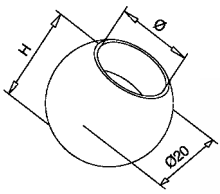

BALL END FOR 12mm ROD

CODE	Ø	H	FINISH
AN-140221012	12	c.a 17.5	SATIN

ROD HOLDER RUNOUT LINES

The components listed below will be discontinued due to low demand, once stock is depleted. These components are not featured in this catalogue but have been a part of previous publications of the 'Bridco Modular Handrail Catalogue'.

CODE	DESCRIPTION	CODE	DESCRIPTION
AN-140831000	ROD HOLDER 12mm FOR FLAT POST	AN-140840000	ROD HOLDER 16mm FOR FLAT POST

CLEANING & MAINTENANCE

BRIDCO STAINLESS STEEL CLEANER

CODE	DESCRIPTION	SIZE
SR-B40	STAINLESS STEEL CLEANER	500ml
SR-B40B	STAINLESS STEEL CLEANER / BULK	20ltr

BRIDCO STAINLESS STEEL POLISH

CODE	DESCRIPTION	SIZE
SR-B42	STAINLESS STEEL POLISH	250ml