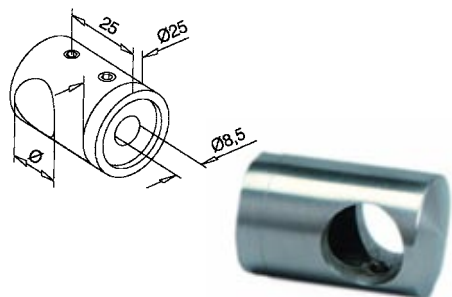

ROD HOLDER - FLAT POST - 12mm

CODE	Ø (mm)	FINISH
AN-140830000G	12	SATIN

ROD HOLDER - ROUND POST - 12mm

CODE	Ø (mm)	D (mm)	FINISH
AN-140830048G	12	48.3-50.8	SATIN
AN-140830048MG	12	48.3-50.8	MIRROR
AN-140830150MG	12.7	48.3-50.8	MIRROR

ROD HOLDER - ROUND POST - 12mm

CODE	Ø (mm)	D (mm)	FINISH
AN-140831048G	12	48.3-50.8	SATIN

ROD HOLDER - FLAT POST - 16mm

CODE	Ø (mm)	FINISH
AN-140840000MG *	16	MIRROR

\* DENOTES RUN OUT ITEM

ROD HOLDER - ROUND POST - 16mm

CODE	Ø (mm)	D (mm)	FINISH
AN-140840048G *	16	48.3 - 50.8	MIRROR
AN-140840048MG *	16	48.3 - 50.8	MIRROR

\* DENOTES RUN OUT ITEM

## INFORMATION

ROD HOLDER - LEFT END - FLAT POST - 12mm

CODE	Ø (mm)	FINISH
AN-140832000G*	12	SATIN

\* DENOTES RUN OUT ITEM

ROD HOLDER - LEFT END - ROUND POST - 12mm & 12.7mm

CODE	Ø	D (mm)	FINISH
AN-140832048G	12	48.3-50.8	SATIN
AN-140832150MG	12.7	48.3-50.8	MIRROR