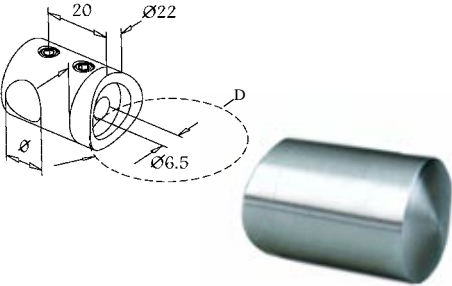

ROD HOLDER - ROUND POST - 12mm

CODE	Ø (mm)	D (mm)	FINISH
AN-140831048G	12	48.3-50.8	SATIN

ROD HOLDER - FLAT POST - 16mm

CODE	Ø (mm)	FINISH
AN-140840000MG *	16	MIRROR

\* DENOTES RUN OUT ITEM

ROD HOLDER - ROUND POST - 16mm

CODE	Ø (mm)	D (mm)	FINISH
AN-140840048G *	16	48.3 - 50.8	MIRROR
AN-140840048MG *	16	48.3 - 50.8	MIRROR

\* DENOTES RUN OUT ITEM

## INFORMATION

ROD HOLDER - LEFT END - FLAT POST - 12mm

CODE	Ø (mm)	FINISH
AN-140832000G*	12	SATIN

\* DENOTES RUN OUT ITEM

ROD HOLDER - LEFT END - ROUND POST - 12mm & 12.7mm

CODE	Ø	D (mm)	FINISH
AN-140832048G	12	48.3-50.8	SATIN
AN-140832150MG	12.7	48.3-50.8	MIRROR

ROD HOLDER - RIGHT END - FLAT POST - 12mm

CODE	Ø	FINISH
AN-140833000G*	12	SATIN

ROD HOLDER - RIGHT END - ROUND POST - 12mm - 12.7mm

CODE	Ø	D (mm)	FINISH
AN-140833048G	12	48.3-50.8	SATIN
AN-140833150MG	12.7	48.3-50.8	MIRROR