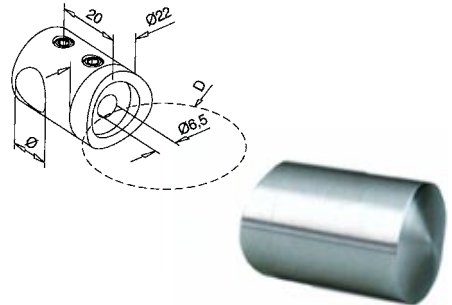

ROD HOLDER - ROUND POST - 12mm

CODE	Ø (mm)	D (mm)	FINISH
AN-140831048G	12	48.3-50.8	SATIN

ROD HOLDER - FLAT POST - 16mm

CODE	Ø (mm)	FINISH
AN-140840000MG *	16	MIRROR

\* DENOTES RUN OUT ITEM

ROD HOLDER - ROUND POST - 16mm

CODE	Ø (mm)	D (mm)	FINISH
AN-140840048G *	16	48.3 - 50.8	MIRROR
AN-140840048MG *	16	48.3 - 50.8	MIRROR

\* DENOTES RUN OUT ITEM

## INFORMATION

ROD HOLDER - LEFT END - FLAT POST - 12mm

CODE	Ø (mm)	FINISH
AN-140832000G*	12	SATIN

\* DENOTES RUN OUT ITEM

ROD HOLDER - LEFT END - ROUND POST - 12mm & 12.7mm

CODE	Ø	D (mm)	FINISH
AN-140832048G	12	48.3-50.8	SATIN
AN-140832150MG	12.7	48.3-50.8	MIRROR

ROD HOLDER - RIGHT END - FLAT POST - 12mm

CODE	Ø	FINISH
AN-140833000G*	12	SATIN

ROD HOLDER - RIGHT END - ROUND POST - 12mm - 12.7mm

CODE	Ø	D (mm)	FINISH
AN-140833048G	12	48.3-50.8	SATIN
AN-140833150MG	12.7	48.3-50.8	MIRROR