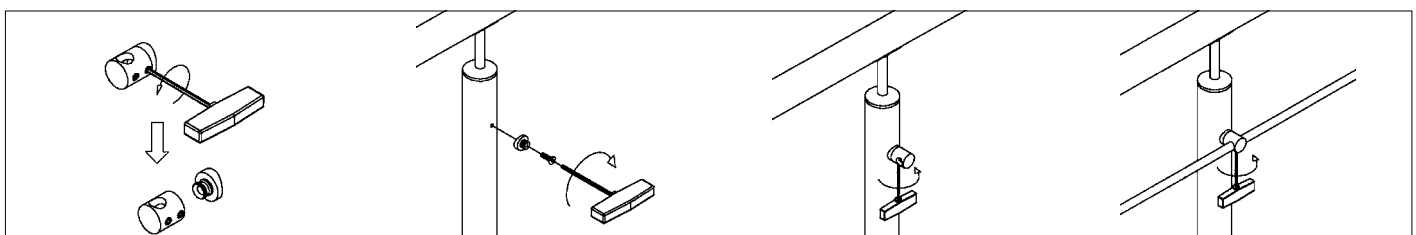

ROD HOLDER - LEFT END - FLAT POST - 12mm

INFORMATION