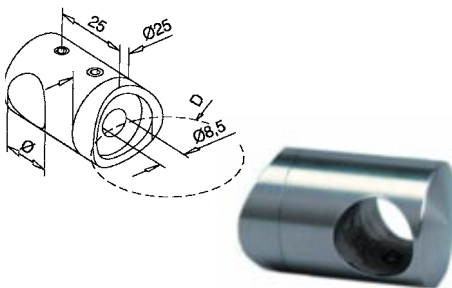

ROD HOLDER - FLAT POST - 12mm

CODE	Ø (mm)	FINISH
AN-140830000G	12	SATIN

ROD HOLDER - ROUND POST - 12mm

CODE	Ø (mm)	D (mm)	FINISH
AN-140830048G	12	48.3-50.8	SATIN
AN-140830048MG	12	48.3-50.8	MIRROR
AN-140830150MG	12.7	48.3-50.8	MIRROR

ROD HOLDER - ROUND POST - 12mm

CODE	Ø (mm)	D (mm)	FINISH
AN-140831048G	12	48.3-50.8	SATIN

ROD HOLDER - FLAT POST - 16mm

CODE	Ø (mm)	FINISH
AN-140840000MG *	16	MIRROR

\* DENOTES RUN OUT ITEM

ROD HOLDER - ROUND POST - 16mm

CODE	Ø (mm)	D (mm)	FINISH
AN-140840048G *	16	48.3 - 50.8	MIRROR
AN-140840048MG *	16	48.3 - 50.8	MIRROR

\* DENOTES RUN OUT ITEM

## INFORMATION

ROD HOLDER - LEFT END - FLAT POST - 12mm

CODE	Ø (mm)	FINISH
AN-140832000G*	12	SATIN

\* DENOTES RUN OUT ITEM

ROD HOLDER - LEFT END - ROUND POST - 12mm & 12.7mm

CODE	Ø	D (mm)	FINISH
AN-140832048G	12	48.3-50.8	SATIN
AN-140832150MG	12.7	48.3-50.8	MIRROR