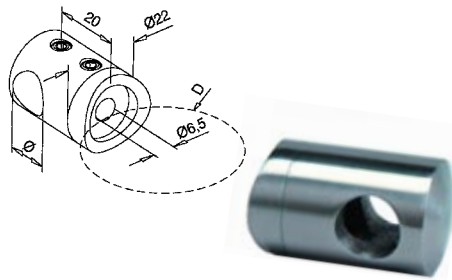

ROD HOLDER - FLAT POST - 12mm

CODE	Ø (mm)	FINISH
AN-140830000G	12	SATIN

ROD HOLDER - ROUND POST - 12mm

CODE	Ø (mm)	D (mm)	FINISH
AN-140830048G	12	48.3-50.8	SATIN
AN-140830048MG	12	48.3-50.8	MIRROR
AN-140830150MG	12.7	48.3-50.8	MIRROR

ROD HOLDER - ROUND POST - 12mm

CODE	Ø (mm)	D (mm)	FINISH
AN-140831048G	12	48.3-50.8	SATIN

ROD HOLDER - FLAT POST - 16mm

CODE	Ø (mm)	FINISH
AN-140840000MG *	16	MIRROR

\* DENOTES RUN OUT ITEM

ROD HOLDER - ROUND POST - 16mm

CODE	Ø (mm)	D (mm)	FINISH
AN-140840048G *	16	48.3 - 50.8	MIRROR
AN-140840048MG *	16	48.3 - 50.8	MIRROR

\* DENOTES RUN OUT ITEM

## INFORMATION

ROD HOLDER - LEFT END - FLAT POST - 12mm

CODE	Ø (mm)	FINISH
AN-140832000G*	12	SATIN

\* DENOTES RUN OUT ITEM

ROD HOLDER - LEFT END - ROUND POST - 12mm & 12.7mm

CODE	Ø	D (mm)	FINISH
AN-140832048G	12	48.3-50.8	SATIN
AN-140832150MG	12.7	48.3-50.8	MIRROR