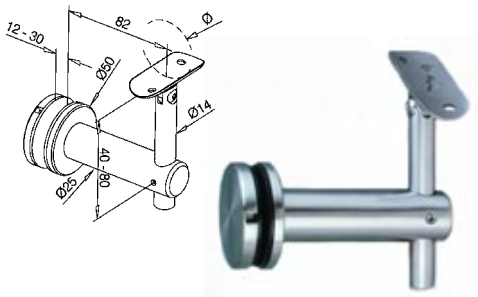

HANDRAIL BRACKET - FIXED GLASS MOUNT - FLAT HANDRAIL

CODE	RAIL DIA MM	FINISH
AN-140150000G	FLAT	SATIN
AN-140150000MG	FLAT	MIRROR

HANDRAIL BRACKET - FIXED GLASS MOUNT - ROUND HANDRAIL

CODE	RAIL DIA MM	FINISH
AN-140150048G	48.3 - 50.8	SATIN
AN-140150048MG	48.3 - 50.8	MIRROR

HANDRAIL BRACKET - ADJUSTABLE GLASS MOUNT - FLAT HANDRAIL

CODE	RAIL DIA MM	FINISH
AN-140155000G	FLAT	SATIN
AN-140155000MG	FLAT	MIRROR

HANDRAIL BRACKET - ADJUSTABLE GLASS MOUNT - ROUND TOP RAIL

CODE	RAIL DIA MM	FINISH
AN-140155048G	48.3 - 50.8	SATIN
AN-140155048MG	48.3 - 50.8	MIRROR

HANDRAIL BRACKET - ADJUSTABLE - FLAT RAIL

CODE	RAIL DIA MM	FINISH
AN-140133000G *	FLAT	SATIN

* DENOTES RUNOUT LINE.

HANDRAIL BRACKET - ADJUSTABLE - ROUND RAIL

CODE	RAIL DIA MM	FINISH
AN-140136048G *	48.3 - 50.8	SATIN
AN-140136048MG *	48.3 - 50.8	MIRROR

* DENOTES RUNOUT LINE.

HANDRAIL BRACKET - FIXED WALL MOUNT - FLAT RAIL

CODE	RAIL DIA MM	FINISH
AN-1401400MG *	FLAT	SATIN

* DENOTES RUNOUT LINE.

HANDRAIL BRACKET - FIXED WALL MOUNT - ROUND TOP RAIL

CODE	RAIL DIA MM	FINISH
AN-140140048G *	48.3 - 50.8	SATIN
AN-140140048MG *	48.3 - 50.8	MIRROR