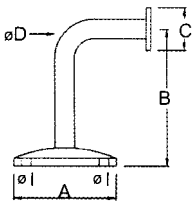

RAIL ADJUSTABLE - THREADED STEM - ROUND RAIL.

CODE	TUBE DIA MM	FINISH
AN-140818048G	48.3 - 50.8	SATIN

Rail supports are available with M8 or M10 threads.
Please ensure the required thread size is available prior to ordering.

HANDRAIL BRACKET - FLAT RAIL

CODE	TUBE DIA MM	FINISH
AN-140708000G	FLAT	SATIN

HANDRAIL BRACKET - ROUND RAIL

CODE	TUBE DIA MM	FINISH
AN-140708048G	48.3 - 50.8	SATIN

HANDRAIL SUPPORT - FIXED WALL MOUNT - FOR FLAT RAIL