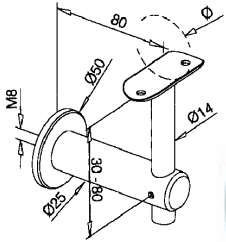

HANDRAIL BRACKET - ADJUSTABLE - FLAT RAIL

CODE	RAIL DIA MM	FINISH
AN-140133000G *	FLAT	SATIN

* DENOTES RUNOUT LINE.

HANDRAIL BRACKET - ADJUSTABLE - ROUND RAIL

CODE	RAIL DIA MM	FINISH
AN-140136048G *	48.3 - 50.8	SATIN
AN-140136048MG *	48.3 - 50.8	MIRROR

* DENOTES RUNOUT LINE.

HANDRAIL BRACKET - FIXED WALL MOUNT - FLAT RAIL

CODE	RAIL DIA MM	FINISH
AN-1401400MG *	FLAT	SATIN

* DENOTES RUNOUT LINE.

HANDRAIL BRACKET - FIXED WALL MOUNT - ROUND TOP RAIL

CODE	RAIL DIA MM	FINISH
AN-140140048G *	48.3 - 50.8	SATIN
AN-140140048MG *	48.3 - 50.8	MIRROR