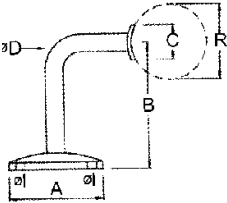

HANDRAIL SUPPORT - FIXED WALL MOUNT - FOR ROUND RAIL

CODE	A (mm)	B (mm)	C (mm)	D (mm)	I (mm)	RAIL	FINISH
SR-HSWM-50	63	85	31	12	6	2"	MIRROR