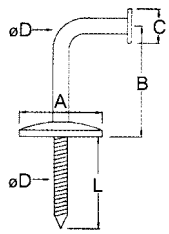

HANDRAIL SUPPORT - FIXED COACH SCREW - WALL MOUNT FOR FLAT RAIL

CODE	A (mm)	B (mm)	C (mm)	D (mm)	L (mm)	FINISH
SR-HSWMCS-00	63	85	31	12	60	MIRROR