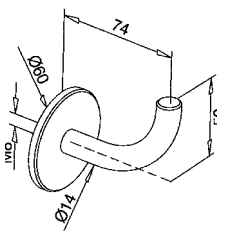

CODE	RAIL DIA MM	FINISH
AN-140145048G *	48.3 - 50.8	SATIN

* DENOTES RUNOUT LINE.

RIGHT DOUBLE THREADED COACH SCREW AISI 316

CODE	A	B1	B2	C	D
SS-78311-08	M8	100	47	40	8
SS-78311-10	M10	100	57	30	10

The above item is required for securing wall mounted Handrail brackets.
1 coach screw per bracket.

HANDRAIL BRACKET - FIXED BOLT MOUNT - FLAT RAIL

CODE	RAIL DIA MM	FINISH
AN-140111000G	FLAT	SATIN

HANDRAIL BRACKET - FIXED BOLT MOUNT - ROUND RAIL

CODE	RAIL DIA MM	FINISH
AN-140111048G	48.3 - 50.8	SATIN
AN-140111048MP	48.3 - 50.8	MIRROR

HANDRAIL BRACKET - FIXED WALL MOUNT - ROUND RAIL

CODE	RAIL DIA MM	FINISH
AN-140112048G	48.3 - 50.8	SATIN

HANDRAIL BRACKET - BOLT MOUNT - WELDED RAIL

CODE	DESCRIPTION	FINISH
AN-140114000G *	WALL BRACKET	SATIN