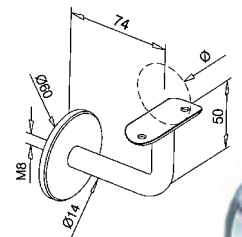

* DENOTES RUNOUT LINE.

HANDRAIL BRACKET - ADJUSTABLE WALL MOUNT - FLAT RAIL

CODE	RAIL DIA MM	FINISH
AN-140145000G *	FLAT	SATIN

* DENOTES RUNOUT LINE.

HANDRAIL BRACKET - ADJUSTABLE WALL MOUNT - ROUND TOP RAIL

CODE	RAIL DIA MM	FINISH
AN-140145048G *	48.3 - 50.8	SATIN

* DENOTES RUNOUT LINE.

RIGHT DOUBLE THREADED COACH SCREW AISI 316

CODE	A	B1	B2	C	D
SS-78311-08	M8	100	47	40	8
SS-78311-10	M10	100	57	30	10

The above item is required for securing wall mounted Handrail brackets.
1 coach screw per bracket.

HANDRAIL BRACKET - FIXED BOLT MOUNT - FLAT RAIL

CODE	RAIL DIA MM	FINISH
AN-140111000G	FLAT	SATIN

HANDRAIL BRACKET - FIXED BOLT MOUNT - ROUND RAIL

CODE	RAIL DIA MM	FINISH
AN-140111048G	48.3 - 50.8	SATIN
AN-140111048MP	48.3 - 50.8	MIRROR