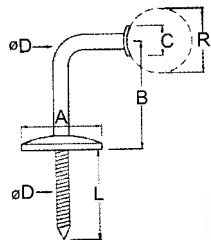

HANDRAIL BRACKET - FIXED COACH SCREW - WALL MOUNT FOR ROUND RAIL

CODE	A (mm)	B (mm)	C (mm)	D (mm)	I (mm)	RAIL	FINISH
SR-HSWMCS-50	63	85	31	12	60	2"	MIRROR

HANDRAIL BRACKET RUNOUT LINES

The components listed below will be discontinued due to low demand, once stock is depleted. These components are not featured in this catalogue but have been a part of previous publications of the 'Bridco Modular Handrail Catalogue'.

CODE	DESCRIPTION	CODE	DESCRIPTION
AN-140136000	HANDRAIL BRACKET - FIXED	AN-140708948	HANDRAIL BRACKET - FIXED 90 DEGREE
AN-140136060	HANDRAIL BRACKET - SWIVEL	AN-140708960	HANDRAIL BRACKET - FIXED 45 DEGREE
AN-140140000G	HANDRAIL BRACKET - SWIVEL	AN-140625048	HANDRAIL BRACKET
AN-140140048MG	HANDRAIL BRACKET - FIXED	AN-140114000MG	HANDRAIL BRACKET - BOLT MOUNT
AN-140145060	HANDRAIL BRACKET - ADJUSTABLE	AN-140113000G	HANDRAIL BRACKET - WALL MOUNT
AN-140810000	RAIL SUPPORT - FIXED	SR-RSP90-50	RAIL SUPPORT PLATE 90DEGREE