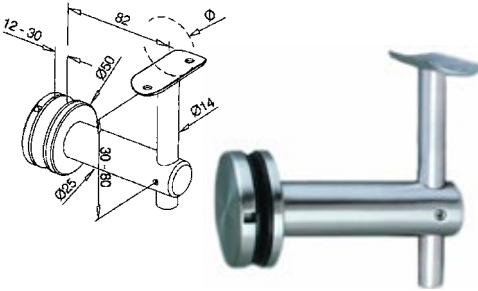

HANDRAIL BRACKET - FIXED GLASS MOUNT - FLAT HANDRAIL

CODE	RAIL DIA MM	FINISH
AN-140150000G	FLAT	SATIN
AN-140150000MG	FLAT	MIRROR

HANDRAIL BRACKET - FIXED GLASS MOUNT - ROUND HANDRAIL

CODE	RAIL DIA MM	FINISH
AN-140150048G	48.3 - 50.8	SATIN
AN-140150048MG	48.3 - 50.8	MIRROR

HANDRAIL BRACKET - ADJUSTABLE GLASS MOUNT - FLAT HANDRAIL

CODE	RAIL DIA MM	FINISH
AN-140155000G	FLAT	SATIN
AN-140155000MG	FLAT	MIRROR

HANDRAIL BRACKET - ADJUSTABLE GLASS MOUNT - ROUND TOP RAIL

CODE	RAIL DIA MM	FINISH
AN-140155048G	48.3 - 50.8	SATIN
AN-140155048MG	48.3 - 50.8	MIRROR

HANDRAIL BRACKET - ADJUSTABLE - FLAT RAIL

CODE	RAIL DIA MM	FINISH
AN-140133000G *	FLAT	SATIN

* DENOTES RUNOUT LINE.

HANDRAIL BRACKET - ADJUSTABLE - ROUND RAIL

CODE	RAIL DIA MM	FINISH
AN-140136048G *	48.3 - 50.8	SATIN
AN-140136048MG *	48.3 - 50.8	MIRROR

* DENOTES RUNOUT LINE.

HANDRAIL BRACKET - FIXED WALL MOUNT - FLAT RAIL

CODE	RAIL DIA MM	FINISH
AN-1401400MG *	FLAT	SATIN

* DENOTES RUNOUT LINE.

HANDRAIL BRACKET - FIXED WALL MOUNT - ROUND TOP RAIL

CODE	RAIL DIA MM	FINISH
AN-140140048G *	48.3 - 50.8	SATIN
AN-140140048MG *	48.3 - 50.8	MIRROR