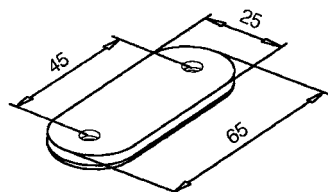

HANDRAIL BRACKET - BOLT MOUNT - WELDED RAIL

CODE	DESCRIPTION	FINISH
AN-140114000G *	WALL BRACKET	SATIN