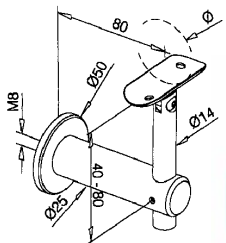

HANDRAIL BRACKET - ADJUSTABLE - FLAT RAIL

CODE	RAIL DIA MM	FINISH
AN-140133000G *	FLAT	SATIN

* DENOTES RUNOUT LINE.

HANDRAIL BRACKET - ADJUSTABLE - ROUND RAIL

CODE	RAIL DIA MM	FINISH
AN-140136048G *	48.3 - 50.8	SATIN
AN-140136048MG *	48.3 - 50.8	MIRROR

* DENOTES RUNOUT LINE.

HANDRAIL BRACKET - FIXED WALL MOUNT - FLAT RAIL

CODE	RAIL DIA MM	FINISH
AN-1401400MG *	FLAT	SATIN

* DENOTES RUNOUT LINE.

HANDRAIL BRACKET - FIXED WALL MOUNT - ROUND TOP RAIL

CODE	RAIL DIA MM	FINISH
AN-140140048G *	48.3 - 50.8	SATIN
AN-140140048MG *	48.3 - 50.8	MIRROR

* DENOTES RUNOUT LINE.

HANDRAIL BRACKET - ADJUSTABLE WALL MOUNT - FLAT RAIL

CODE	RAIL DIA MM	FINISH
AN-140145000G *	FLAT	SATIN

* DENOTES RUNOUT LINE.

HANDRAIL BRACKET - ADJUSTABLE WALL MOUNT - ROUND TOP RAIL

CODE	RAIL DIA MM	FINISH
AN-140145048G *	48.3 - 50.8	SATIN

* DENOTES RUNOUT LINE.

RIGHT DOUBLE THREADED COACH SCREW AISI 316

CODE	A	B1	B2	C	D
SS-78311-08	M8	100	47	40	8
SS-78311-10	M10	100	57	30	10

The above item is required for securing wall mounted Handrail brackets.
1 coach screw per bracket.