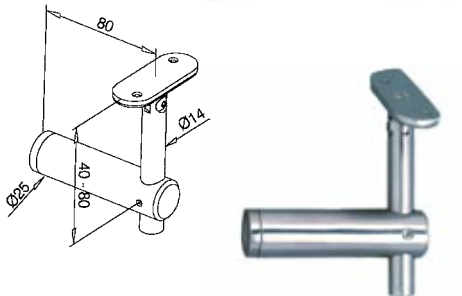

HANDRAIL BRACKET - FIXED GLASS MOUNT - FLAT HANDRAIL

CODE	RAIL DIA MM	FINISH
AN-140150000G	FLAT	SATIN
AN-140150000MG	FLAT	MIRROR

HANDRAIL BRACKET - FIXED GLASS MOUNT - ROUND HANDRAIL

CODE	RAIL DIA MM	FINISH
AN-140150048G	48.3 - 50.8	SATIN
AN-140150048MG	48.3 - 50.8	MIRROR

HANDRAIL BRACKET - ADJUSTABLE GLASS MOUNT - FLAT HANDRAIL

CODE	RAIL DIA MM	FINISH
AN-140155000G	FLAT	SATIN
AN-140155000MG	FLAT	MIRROR

HANDRAIL BRACKET - ADJUSTABLE GLASS MOUNT - ROUND TOP RAIL

CODE	RAIL DIA MM	FINISH
AN-140155048G	48.3 - 50.8	SATIN
AN-140155048MG	48.3 - 50.8	MIRROR

HANDRAIL BRACKET - ADJUSTABLE - FLAT RAIL

CODE	RAIL DIA MM	FINISH
AN-140133000G *	FLAT	SATIN

* DENOTES RUNOUT LINE.

HANDRAIL BRACKET - ADJUSTABLE - ROUND RAIL

CODE	RAIL DIA MM	FINISH
AN-140136048G *	48.3 - 50.8	SATIN
AN-140136048MG *	48.3 - 50.8	MIRROR

* DENOTES RUNOUT LINE.

HANDRAIL BRACKET - FIXED WALL MOUNT - FLAT RAIL

CODE	RAIL DIA MM	FINISH
AN-1401400MG *	FLAT	SATIN

* DENOTES RUNOUT LINE.

HANDRAIL BRACKET - FIXED WALL MOUNT - ROUND TOP RAIL

CODE	RAIL DIA MM	FINISH
AN-140140048G *	48.3 - 50.8	SATIN
AN-140140048MG *	48.3 - 50.8	MIRROR