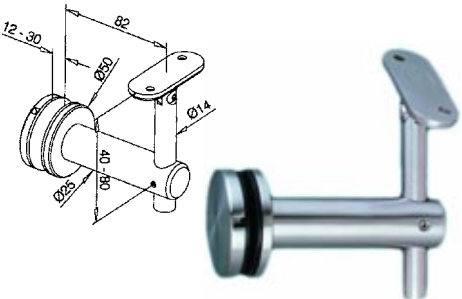

HANDRAIL BRACKET - FIXED GLASS MOUNT - FLAT HANDRAIL

CODE	RAIL DIA MM	FINISH
AN-140150000G	FLAT	SATIN
AN-140150000MG	FLAT	MIRROR

HANDRAIL BRACKET - FIXED GLASS MOUNT - ROUND HANDRAIL

CODE	RAIL DIA MM	FINISH
AN-140150048G	48.3 - 50.8	SATIN
AN-140150048MG	48.3 - 50.8	MIRROR

HANDRAIL BRACKET - ADJUSTABLE GLASS MOUNT - FLAT HANDRAIL

CODE	RAIL DIA MM	FINISH
AN-140155000G	FLAT	SATIN
AN-140155000MG	FLAT	MIRROR

HANDRAIL BRACKET - ADJUSTABLE GLASS MOUNT - ROUND TOP RAIL

CODE	RAIL DIA MM	FINISH
AN-140155048G	48.3 - 50.8	SATIN
AN-140155048MG	48.3 - 50.8	MIRROR

HANDRAIL BRACKET - ADJUSTABLE - FLAT RAIL

CODE	RAIL DIA MM	FINISH
AN-140133000G *	FLAT	SATIN

* DENOTES RUNOUT LINE.

HANDRAIL BRACKET - ADJUSTABLE - ROUND RAIL

CODE	RAIL DIA MM	FINISH
AN-140136048G *	48.3 - 50.8	SATIN
AN-140136048MG *	48.3 - 50.8	MIRROR

* DENOTES RUNOUT LINE.

HANDRAIL BRACKET - FIXED WALL MOUNT - FLAT RAIL

CODE	RAIL DIA MM	FINISH
AN-1401400MG *	FLAT	SATIN

* DENOTES RUNOUT LINE.

HANDRAIL BRACKET - FIXED WALL MOUNT - ROUND TOP RAIL

CODE	RAIL DIA MM	FINISH
AN-140140048G *	48.3 - 50.8	SATIN
AN-140140048MG *	48.3 - 50.8	MIRROR