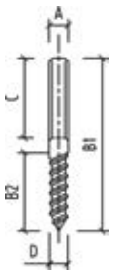

HANDRAIL BRACKET - FIXED GLASS MOUNT - FLAT HANDRAIL

CODE	RAIL DIA MM	FINISH
AN-140150000G	FLAT	SATIN
AN-140150000MG	FLAT	MIRROR

HANDRAIL BRACKET - FIXED GLASS MOUNT - ROUND HANDRAIL

CODE	RAIL DIA MM	FINISH
AN-140150048G	48.3 - 50.8	SATIN
AN-140150048MG	48.3 - 50.8	MIRROR

* DENOTES RUNOUT LINE.

HANDRAIL BRACKET - FIXED WALL MOUNT - FLAT RAIL

CODE	RAIL DIA MM	FINISH
AN-1401400MG *	FLAT	SATIN

* DENOTES RUNOUT LINE.

HANDRAIL BRACKET - FIXED WALL MOUNT - ROUND TOP RAIL

CODE	RAIL DIA MM	FINISH
AN-140140048G *	48.3 - 50.8	SATIN
AN-140140048MG *	48.3 - 50.8	MIRROR

* DENOTES RUNOUT LINE.

HANDRAIL BRACKET - ADJUSTABLE WALL MOUNT - FLAT RAIL

CODE	RAIL DIA MM	FINISH
AN-140145000G *	FLAT	SATIN

* DENOTES RUNOUT LINE.

HANDRAIL BRACKET - ADJUSTABLE WALL MOUNT - ROUND TOP RAIL

CODE	RAIL DIA MM	FINISH
AN-140145048G *	48.3 - 50.8	SATIN

* DENOTES RUNOUT LINE.

RIGHT DOUBLE THREADED COACH SCREW AISI 316

CODE	A	B1	B2	C	D
SS-78311-08	M8	100	47	40	8
SS-78311-10	M10	100	57	30	10

The above item is required for securing wall mounted Handrail brackets.
1 coach screw per bracket.