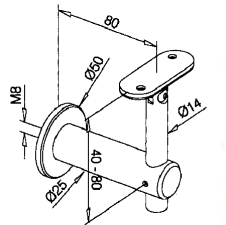

HANDRAIL BRACKET - ADJUSTABLE - FLAT RAIL

CODE	RAIL DIA MM	FINISH
AN-140133000G *	FLAT	SATIN

* DENOTES RUNOUT LINE.

HANDRAIL BRACKET - ADJUSTABLE - ROUND RAIL

CODE	RAIL DIA MM	FINISH
AN-140136048G *	48.3 - 50.8	SATIN
AN-140136048MG *	48.3 - 50.8	MIRROR

* DENOTES RUNOUT LINE.

HANDRAIL BRACKET - FIXED WALL MOUNT - FLAT RAIL

CODE	RAIL DIA MM	FINISH
AN-1401400MG *	FLAT	SATIN

* DENOTES RUNOUT LINE.

HANDRAIL BRACKET - FIXED WALL MOUNT - ROUND TOP RAIL

CODE	RAIL DIA MM	FINISH
AN-140140048G *	48.3 - 50.8	SATIN
AN-140140048MG *	48.3 - 50.8	MIRROR

* DENOTES RUNOUT LINE.

HANDRAIL BRACKET - ADJUSTABLE WALL MOUNT - FLAT RAIL

CODE	RAIL DIA MM	FINISH
AN-140145000G *	FLAT	SATIN

* DENOTES RUNOUT LINE.

HANDRAIL BRACKET - ADJUSTABLE WALL MOUNT - ROUND TOP RAIL

CODE	RAIL DIA MM	FINISH
AN-140145048G *	48.3 - 50.8	SATIN

* DENOTES RUNOUT LINE.

RIGHT DOUBLE THREADED COACH SCREW AISI 316

CODE	A	B1	B2	C	D
SS-78311-08	M8	100	47	40	8
SS-78311-10	M10	100	57	30	10

The above item is required for securing wall mounted Handrail brackets.
1 coach screw per bracket.