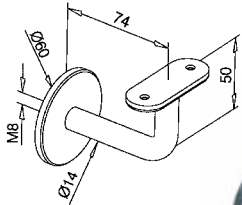

* DENOTES RUNOUT LINE.

HANDRAIL BRACKET - ADJUSTABLE WALL MOUNT - FLAT RAIL

CODE	RAIL DIA MM	FINISH
AN-140145000G *	FLAT	SATIN

* DENOTES RUNOUT LINE.

HANDRAIL BRACKET - ADJUSTABLE WALL MOUNT - ROUND TOP RAIL

CODE	RAIL DIA MM	FINISH
AN-140145048G *	48.3 - 50.8	SATIN

* DENOTES RUNOUT LINE.

RIGHT DOUBLE THREADED COACH SCREW AISI 316

CODE	A	B1	B2	C	D
SS-78311-08	M8	100	47	40	8
SS-78311-10	M10	100	57	30	10

The above item is required for securing wall mounted Handrail brackets.
1 coach screw per bracket.

HANDRAIL BRACKET - FIXED BOLT MOUNT - FLAT RAIL

CODE	RAIL DIA MM	FINISH
AN-140111000G	FLAT	SATIN

HANDRAIL BRACKET - FIXED BOLT MOUNT - ROUND RAIL

CODE	RAIL DIA MM	FINISH
AN-140111048G	48.3 - 50.8	SATIN
AN-140111048MP	48.3 - 50.8	MIRROR