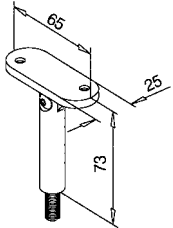

HANDRAIL BRACKET - FIXED BOLT MOUNT - FLAT RAIL

CODE	RAIL DIA MM	FINISH
AN-140111000G	FLAT	SATIN

HANDRAIL BRACKET - FIXED BOLT MOUNT - ROUND RAIL

CODE	RAIL DIA MM	FINISH
AN-140111048G	48.3 - 50.8	SATIN
AN-140111048MP	48.3 - 50.8	MIRROR

HANDRAIL BRACKET - FIXED WALL MOUNT - ROUND RAIL

CODE	RAIL DIA MM	FINISH
AN-140112048G	48.3 - 50.8	SATIN

HANDRAIL BRACKET - BOLT MOUNT - WELDED RAIL

CODE	DESCRIPTION	FINISH
AN-140114000G *	WALL BRACKET	SATIN

RAIL SUPPORT - FIXED - THREADED STEM - ROUND RAIL

CODE	TUBE DIA MM	FINISH
AN-140810048G	48.3 - 50.8	SATIN

RAIL SUPPORT - ADJUSTABLE - THREADED STEM - FLAT RAIL

CODE	TUBE DIA MM	FINISH
AN-140818000G	FLAT	SATIN

RAIL ADJUSTABLE - THREADED STEM - ROUND RAIL.

CODE	TUBE DIA MM	FINISH
AN-140818048G	48.3 - 50.8	SATIN

Rail supports are available with M8 or M10 threads.
Please ensure the required thread size is available prior to ordering.