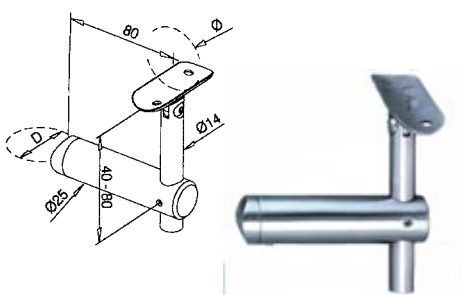

HANDRAIL BRACKET - FIXED GLASS MOUNT - FLAT HANDRAIL

CODE	RAIL DIA MM	FINISH
AN-140150000G	FLAT	SATIN
AN-140150000MG	FLAT	MIRROR

HANDRAIL BRACKET - FIXED GLASS MOUNT - ROUND HANDRAIL

CODE	RAIL DIA MM	FINISH
AN-140150048G	48.3 - 50.8	SATIN
AN-140150048MG	48.3 - 50.8	MIRROR

HANDRAIL BRACKET - ADJUSTABLE GLASS MOUNT - FLAT HANDRAIL

CODE	RAIL DIA MM	FINISH
AN-140155000G	FLAT	SATIN
AN-140155000MG	FLAT	MIRROR

HANDRAIL BRACKET - ADJUSTABLE GLASS MOUNT - ROUND TOP RAIL

CODE	RAIL DIA MM	FINISH
AN-140155048G	48.3 - 50.8	SATIN
AN-140155048MG	48.3 - 50.8	MIRROR

HANDRAIL BRACKET - ADJUSTABLE - FLAT RAIL

CODE	RAIL DIA MM	FINISH
AN-140133000G *	FLAT	SATIN

* DENOTES RUNOUT LINE.

HANDRAIL BRACKET - ADJUSTABLE - ROUND RAIL

CODE	RAIL DIA MM	FINISH
AN-140136048G *	48.3 - 50.8	SATIN
AN-140136048MG *	48.3 - 50.8	MIRROR

* DENOTES RUNOUT LINE.

HANDRAIL BRACKET - FIXED WALL MOUNT - FLAT RAIL

CODE	RAIL DIA MM	FINISH
AN-1401400MG *	FLAT	SATIN

* DENOTES RUNOUT LINE.

HANDRAIL BRACKET - FIXED WALL MOUNT - ROUND TOP RAIL

CODE	RAIL DIA MM	FINISH
AN-140140048G *	48.3 - 50.8	SATIN
AN-140140048MG *	48.3 - 50.8	MIRROR