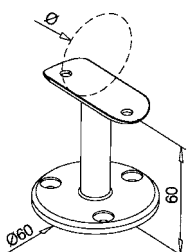

RAIL SUPPORT - FIXED - THREADED STEM - ROUND RAIL

CODE	TUBE DIA MM	FINISH
AN-140810048G	48.3 - 50.8	SATIN

RAIL SUPPORT - ADJUSTABLE - THREADED STEM - FLAT RAIL

CODE	TUBE DIA MM	FINISH
AN-140818000G	FLAT	SATIN

RAIL ADJUSTABLE - THREADED STEM - ROUND RAIL.

CODE	TUBE DIA MM	FINISH
AN-140818048G	48.3 - 50.8	SATIN

Rail supports are available with M8 or M10 threads.
Please ensure the required thread size is available prior to ordering.

HANDRAIL BRACKET - FLAT RAIL

CODE	TUBE DIA MM	FINISH
AN-140708000G	FLAT	SATIN

HANDRAIL BRACKET - ROUND RAIL

CODE	TUBE DIA MM	FINISH
AN-140708048G	48.3 - 50.8	SATIN

HANDRAIL SUPPORT - FIXED WALL MOUNT - FOR FLAT RAIL