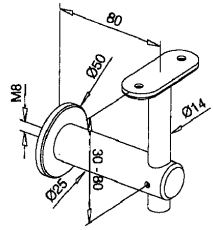

HANDRAIL BRACKET - ADJUSTABLE - FLAT RAIL

CODE	RAIL DIA MM	FINISH
AN-140133000G *	FLAT	SATIN

* DENOTES RUNOUT LINE.

HANDRAIL BRACKET - ADJUSTABLE - ROUND RAIL

CODE	RAIL DIA MM	FINISH
AN-140136048G *	48.3 - 50.8	SATIN
AN-140136048MG *	48.3 - 50.8	MIRROR

* DENOTES RUNOUT LINE.

HANDRAIL BRACKET - FIXED WALL MOUNT - FLAT RAIL

CODE	RAIL DIA MM	FINISH
AN-1401400MG *	FLAT	SATIN

* DENOTES RUNOUT LINE.

HANDRAIL BRACKET - FIXED WALL MOUNT - ROUND TOP RAIL

CODE	RAIL DIA MM	FINISH
AN-140140048G *	48.3 - 50.8	SATIN
AN-140140048MG *	48.3 - 50.8	MIRROR

* DENOTES RUNOUT LINE.

HANDRAIL BRACKET - ADJUSTABLE WALL MOUNT - FLAT RAIL

CODE	RAIL DIA MM	FINISH
AN-140145000G *	FLAT	SATIN

* DENOTES RUNOUT LINE.

HANDRAIL BRACKET - ADJUSTABLE WALL MOUNT - ROUND TOP RAIL