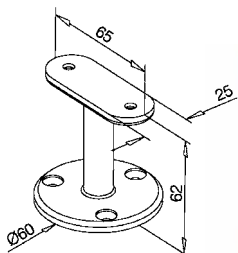

CODE	TUBE DIA MM	FINISH
AN-140708000G	FLAT	SATIN

HANDRAIL BRACKET - ROUND RAIL