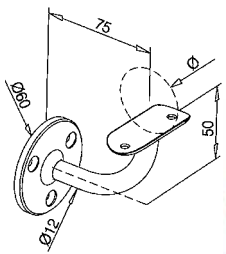

* DENOTES RUNOUT LINE.

HANDRAIL BRACKET - FIXED WALL MOUNT - FLAT RAIL

CODE	RAIL DIA MM	FINISH
AN-1401400MG *	FLAT	SATIN

* DENOTES RUNOUT LINE.

HANDRAIL BRACKET - FIXED WALL MOUNT - ROUND TOP RAIL

CODE	RAIL DIA MM	FINISH
AN-140140048G *	48.3 - 50.8	SATIN
AN-140140048MG *	48.3 - 50.8	MIRROR

* DENOTES RUNOUT LINE.

HANDRAIL BRACKET - ADJUSTABLE WALL MOUNT - FLAT RAIL

CODE	RAIL DIA MM	FINISH
AN-140145000G *	FLAT	SATIN

* DENOTES RUNOUT LINE.

HANDRAIL BRACKET - ADJUSTABLE WALL MOUNT - ROUND TOP RAIL

CODE	RAIL DIA MM	FINISH
AN-140145048G *	48.3 - 50.8	SATIN

* DENOTES RUNOUT LINE.

RIGHT DOUBLE THREADED COACH SCREW AISI 316

CODE	A	B1	B2	C	D
SS-78311-08	M8	100	47	40	8
SS-78311-10	M10	100	57	30	10

The above item is required for securing wall mounted Handrail brackets.
1 coach screw per bracket.

HANDRAIL BRACKET - FIXED BOLT MOUNT - FLAT RAIL

CODE	RAIL DIA MM	FINISH
AN-140111000G	FLAT	SATIN

HANDRAIL BRACKET - FIXED BOLT MOUNT - ROUND RAIL

CODE	RAIL DIA MM	FINISH
AN-140111048G	48.3 - 50.8	SATIN
AN-140111048MP	48.3 - 50.8	MIRROR