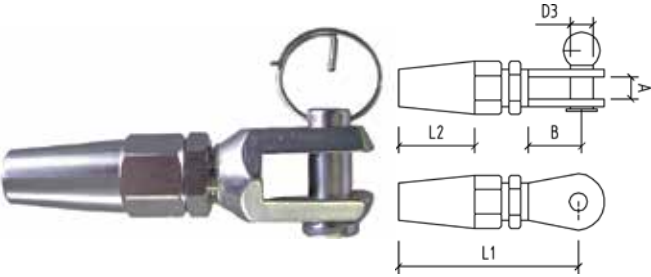

BRIDCO BOTTLESCREW JAW-SWAGELESS

CODE	THREAD SIZE	L1 MIN	L1 MAX	TO SUIT WIRE SIZE	H	A	PIN DIA	TDL KG
SS-8014-603	M6	163	245	1/8"	13	8	6	600
SS-8014-106	M10	230	335	1/4"	17	12	9	N/A

BRIDCO SWAGELESS FORK TERMINAL

CODE	WIRE DIA	D3	L1	L2	B	A
SS-8012-03	1/8"	6	50	19	19	9
SS-8012-06	1/4"	9	83	32	21	13
SS-8012-08	5/16"	14	105	40	35	13.7

BRIDCO SWAGELESS TERMINAL

CODE	WIRE DIA	D	T	L	L2	N
SS-7812-03	1/8"	3	6	58	50	12
SS-7812-06	1/4"	6	10	97	85	19
SS-7812-08	5/16"	8	12	60	80	24
SS-7812-08L	5/16"	8	12	60	80	24