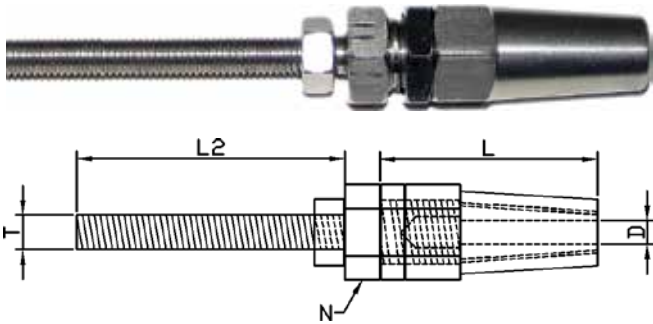

BRIDCO BOTTLESCREW JAW-SWAGELESS

CODE	THREAD SIZE	L1 MIN	L1 MAX	TO SUIT WIRE SIZE	H	A	PIN DIA	TDL KG
SS-8014-603	M6	163	245	1/8"	13	8	6	600
SS-8014-106	M10	230	335	1/4"	17	12	9	N/A

BRIDCO SWAGELESS FORK TERMINAL

CODE	WIRE DIA	D3	L1	L2	B	A
SS-8012-03	1/8"	6	50	19	19	9
SS-8012-06	1/4"	9	83	32	21	13
SS-8012-08	5/16"	14	105	40	35	13.7

BRIDCO SWAGELESS TERMINAL

CODE	WIRE DIA	D	T	L	L2	N
SS-7812-03	1/8"	3	6	58	50	12
SS-7812-06	1/4"	6	10	97	85	19
SS-7812-08	5/16"	8	12	60	80	24
SS-7812-08L	5/16"	8	12	60	80	24

L = LEFT HAND THREAD