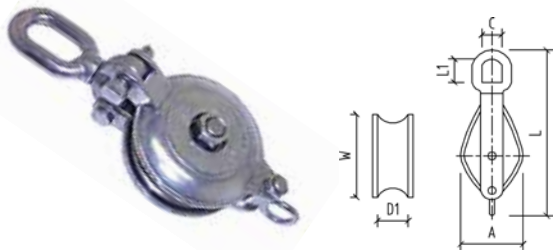

TRAWL BLOCKS - 304 GRADE

CODE	HEAD	TYPE	W		D1	A
			IMP	MET		
SS-210-75	EYE	SINGLE	3"	75	15	83
SS-210-75H	HOOK	SINGLE	3"	75	15	83
SS-210-75D	EYE	DOUBLE	3"	75	15	83
SS-210-75DH	HOOK	DOUBLE	3"	75	15	83
SS-210-100	EYE	SINGLE	4"	100	17.5	112
SS-210-100H	HOOK	SINGLE	4"	100	17.5	112
SS-210-100D	EYE	DOUBLE	4"	100	17.5	112
SS-210-100T	EYE	TRIPLE	4"	100	17.5	112
SS-210-10028	EYE	SINGLE	4"	100	28	112
SS-210-125	EYE	SINGLE	4 1/2"	125	19	139
SS-210-125D	EYE	DOUBLE	4 1/2"	125	19	139

SNATCH BLOCK - 304 GRADE

CODE	HEAD	TYPE	W		D1	A
			IMP	MET		
SS-211-75	EYE	SINGLE	3"	75	15	83
SS-211-75H	HOOK	SINGLE	3"	75	15	83
SS-211-100	EYE	SINGLE	4"	100	17.5	112
SS-211-100H	HOOK	SINGLE	4"	100	17.5	112

SIENE BLOCK - 304 GRADE

CODE	HEAD	TYPE	W		D1	A
			IMP	MET		
SS-212-75	EYE	TYPE	3"	75	15	75
SS-212-75L	EYE	TYPE	3"	75	22	75
SS-212-75LH	HOOK	TYPE	3"	75	22	75

DARUMA BLOCK

CODE	HEAD	TYPE	SHEAVE	ROPE DIA	TDL (KG)
SS-217-75	EYE	SINGLE	75	13	4000
SS-217-100	EYE	SINGLE	100	16	5000
SS-217-150	EYE	SINGLE	150	18	7000

Note: Bearings are mild steel

SHEAVES WITH BRONZE BUSHES - 304 GRADE

CODE	Diameter	Width	BORE	Groove
SS-3130-25	25	11.8	8.3	10
SS-3130-32	32	12	8.3	12
SS-3130-50	50	13.7	10.4	13
SS-3130-75	75	15	13	15
SS-3130-100	100	17.4	17	18