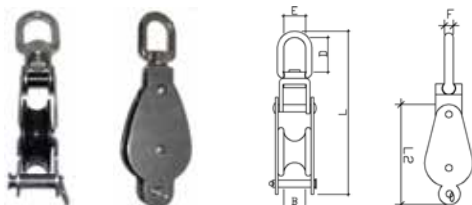

SMALL SWIVEL HEAD BLOCK WITH STAINLESS STEEL SHEAVE

CODE	TYPE	B	A	TDL (KG)
SS-3141S-32	SINGLE	32	9	600
SS-3141S-50	SINGLE	50	12	600

MINI BLOCK - REMOVABLE PIN - NYLON SHEAVE - 304 GRADE

CODE	TYPE	S	D	TDL (KG)
SS-3252-25	SINGLE	25	6	250

MINI BLOCK WITH BECKET - NYLON SHEAVE - 304 GRADE

CODE	W	SUIT ROPE	D	L	TDL (KG)
SS-8257-25	25	25	6	59	250

MINI BLOCK SINGLE NYLON SHEAVE - 304 GRADE

CODE	W	SUIT ROPE	D	L	TDL (KG)
SS-8257-25	25	25	8	45	250

MAME BLOCK DOUBLE NYLON / EYE PLATE - 304 GRADE

CODE	B	D	E	L	L2	TDL (KG)
SS-3151NL/B32	15	22	13	113.5	76	600
SS-3151NL/B50	21	26.75	20	162	104.75	600

MAME BLOCK DOUBLE NYLON / EYE PLATE - 304 GRADE

CODE	B	D	E	L	L2	TDL (KG)
SS-3141NL/B50	21	26.23	20	162	104.75	600