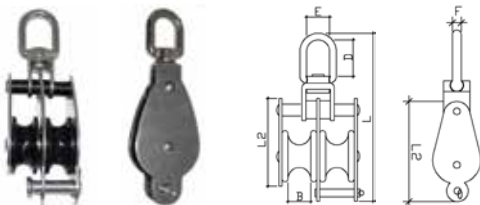

MAME BLOCK NYLON SHEAVE WITH BECKET - 304 GRADE

CODE	TYPE	SHEAVE DIA & TYPE	ROPE DIA	C	B	A	TDL (KG)
SS-314ANL-32	SINGLE	32 NYLON	10	95	14	6	600
SS-315ANL-32	DOUBLE	32 NYLON	10	95	14	6	600
SS-314ANL-50	SINGLE	50 NYLON	13	125	20	8	600
SS-315ANL-50	DOUBLE	50 NYLON	13	125	20	8	600
SS-314AS-32	SINGLE	32 S/S	10	95	14	6	600
SS-314AS-50	SINGLE	50 S/S	13	125	20	8	600

SMALL SWIVEL HEAD BLOCK WITH STAINLESS STEEL SHEAVE

CODE	TYPE	B	A	TDL (KG)
SS-3141S-32	SINGLE	32	9	600
SS-3141S-50	SINGLE	50	12	600

MINI BLOCK - REMOVABLE PIN - NYLON SHEAVE - 304 GRADE

CODE	TYPE	S	D	TDL (KG)
SS-3252-25	SINGLE	25	6	250

MINI BLOCK WITH BECKET - NYLON SHEAVE - 304 GRADE

CODE	W	SUIT ROPE	D	L	TDL (KG)
SS-8257-25	25	25	6	59	250

MINI BLOCK SINGLE NYLON SHEAVE - 304 GRADE

CODE	W	SUIT ROPE	D	L	TDL (KG)
SS-8257-25	25	25	8	45	250