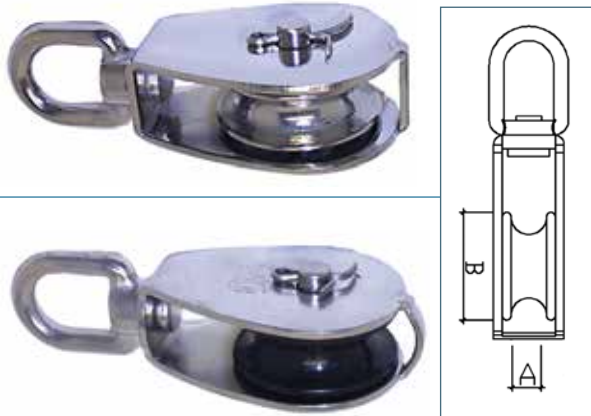

Note: Bearings are mild steel

SHEAVES WITH BRONZE BUSHES - 304 GRADE

CODE	Diameter	Width	BORE	Groove
SS-3130-25	25	11.8	8.3	10
SS-3130-32	32	12	8.3	12
SS-3130-50	50	13.7	10.4	13
SS-3130-75	75	15	13	15
SS-3130-100	100	17.4	17	18

MAME BLOCK NYLON SHEAVE WITH BECKET - 304 GRADE

CODE	TYPE	SHEAVE DIA & TYPE	ROPE DIA	C	B	A	TDL (KG)
SS-314ANL-32	SINGLE	32 NYLON	10	95	14	6	600
SS-315ANL-32	DOUBLE	32 NYLON	10	95	14	6	600
SS-314ANL-50	SINGLE	50 NYLON	13	125	20	8	600
SS-315ANL-50	DOUBLE	50 NYLON	13	125	20	8	600
SS-314AS-32	SINGLE	32 S/S	10	95	14	6	600
SS-314AS-50	SINGLE	50 S/S	13	125	20	8	600

SMALL SWIVEL HEAD BLOCK WITH STAINLESS STEEL SHEAVE

CODE	TYPE	B	A	TDL (KG)
SS-3141S-32	SINGLE	32	9	600
SS-3141S-50	SINGLE	50	12	600

MINI BLOCK - REMOVABLE PIN - NYLON SHEAVE - 304 GRADE

CODE	TYPE	S	D	TDL (KG)
SS-3252-25	SINGLE	25	6	250